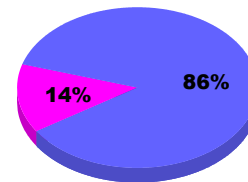

Gender Comparison 2011-2012

Jul/Aug/Sep

Legend: Male (Blue), Female (Magenta)